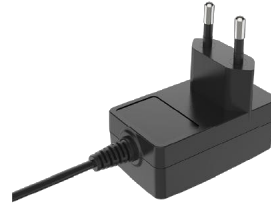

PAP-92BUS-06

coming soon

Power Adapter

PAP-92BGB-06

coming soon

Power Adapter

Optional Accessories -1

 <p>DC IN USB-C</p>		<h3>Accessory KIT PN</h3>	<h3>Accessory PN</h3>
<h3>Single Slot Cradle</h3> <p>ME6X-SCRD01-01</p> <ul style="list-style-type: none"> • Support Charging One Device and One Battery • DC Jack Charging Port • Charging Cradle Adapter Output: 12V/2A • Support Type-C Data Transferring Battery • Support Charging and Communicating with Solid Rubber Boot and Wearable Strap • LED Charging Status Indicator: Red for Charging, Green for Full Battery 	<h3>Power Adapter</h3> <ul style="list-style-type: none"> • Power Supply-12V/2A/DC Interface-Black-Europe Standard 	<p>ME6X-SCRD01KIT-EU-01</p>	 <p>PWS-DC-122BEU-05</p>
		<p>ME6X-SCRD01KIT-CN-01</p> <p><small>coming soon</small></p>	 <p>PWS-DC-122BCN-05</p> <p><small>coming soon</small></p>
		<p>ME6X-SCRD01KIT-US-01</p>	 <p>PWS-DC-122BUS-05</p>
		<p>ME6X-SCRD01KIT-GB-01</p>	 <p>PWS-DC-122BGB-05</p>

Optional Accessories -2

Single Slot Cradle (MeMobilityDeskWorkSpace Cradle)

ME6X-SCRD02-01

- Connect the 12V/2A charger to the DC interface on the back of the single-slot cradle. Connect the cradle to any HDMI LCD monitor using an HDMI cable, and attach the two USB interfaces to a mouse and keyboard or use Bluetooth. Connect the cradle via the Ethernet interface to a network cable, or use Wi-Fi/4G/5G on the ME61or ME65. Then, insert the ME6X device into the cradle slot to transform any place into a WorkStation without needing a PC. Use Android Apps, connect with RDP to your server software, and utilize Browser -Based Software, ERP, CRM, B2B, etc. The device and battery can also be charged while in desktop mode.