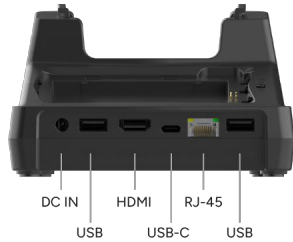

USB Type-C Cable

- Support Charging and Data Transferring
- USB 3.0 Port: OTG, Type-C
- Length: 1m

ME61-BATME61

Battery

- Standard Battery: 3.85V/5000mAh

ME40K6X-WSTP-02

Hand Strap

- Convenient for Mobile Operation and Carrying Around

PAP-92BUS-06

coming soon

Power Adapter

PAP-92BGB-06

coming soon

Power Adapter

Optional Accessories -1

 <p>DC IN USB-C</p>		<h3>Accessory KIT PN</h3>	<h3>Accessory PN</h3>
<h3>Single Slot Cradle</h3> <p>ME6X-SCRD01-01</p> <ul style="list-style-type: none"> • Support Charging One Device and One Battery • DC Jack Charging Port • Charging Cradle Adapter Output: 12V/2A • Support Type-C Data Transferring Battery • Support Charging and Communicating with Solid Rubber Boot and Wearable Strap • LED Charging Status Indicator: Red for Charging, Green for Full Battery 	<h3>Power Adapter</h3> <ul style="list-style-type: none"> • Power Supply-12V/2A/DC Interface-Black-Europe Standard 	<p>ME6X-SCRD01KIT-EU-01</p>	 <p>PWS-DC-122BEU-05</p>
		<p>ME6X-SCRD01KIT-CN-01</p> <p><small>coming soon</small></p>	 <p>PWS-DC-122BCN-05</p> <p><small>coming soon</small></p>
		<p>ME6X-SCRD01KIT-US-01</p>	 <p>PWS-DC-122BUS-05</p>
		<p>ME6X-SCRD01KIT-GB-01</p>	 <p>PWS-DC-122BGB-05</p>

Optional Accessories -2

Single Slot Cradle (MeMobilityDeskWorkSpace Cradle)

ME6X-SCRD02-01

- Connect the 12V/2A charger to the DC interface on the back of the single-slot cradle. Connect the cradle to any HDMI LCD monitor using an HDMI cable, and attach the two USB interfaces to a mouse and keyboard or use Bluetooth. Connect the cradle via the Ethernet interface to a network cable, or use Wi-Fi/4G/5G on the ME61or ME65. Then, insert the ME6X device into the cradle slot to transform any place into a WorkStation without needing a PC. Use Android Apps, connect with RDP to your server software, and utilize Browser -Based Software, ERP, CRM, B2B, etc. The device and battery can also be charged while in desktop mode.