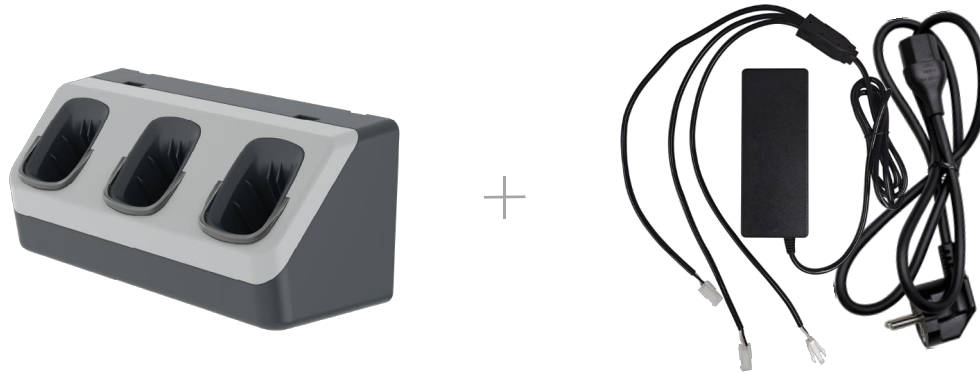

Accessories Guide

CIAO

Intelligent Shopper Assistant

MEFERI Intelligent Shopper Assistant improve your capabilities by making your work as efficient as possible

MS35-SRB-01

Protective Boot

- Improve Device Protection

MS35-BATMS35-03

Battery for CIAO

- Standard Capacity 3.7V, 6800mAh Battery

3-Slot Cradle

MS35-3SCRD01-01

- Part of the chargingwall, with automatic lock

Power Adapter

- Input: 100-240V 50/60Hz 2.0A
- Output: 12.0V/10.0A120.0W

- CIAO AI Connect/RK1109 mainboard/lidar sensor 2MP camera/5180mAh Battery/Wi-Fi 2.4G/Bluetooth
- AI fraud recognition camera/Sliding mount for any trolley/Replaceable pogo pin connectors/Rainwater outlet

- Standard Capacity 3.85V, 5180mAh Battery

MS35-SGLS-06

Screen Protector (Glass)

- Additional protection against scratches and damage

MS35-AIH002BOX

CIAO Standard Holder

- Sliding mount for any trolley
- Rainwater outlet