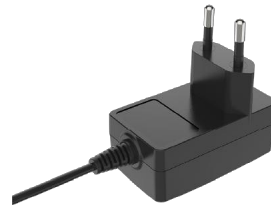

Optional Accessories -2

MeMobilityDesk Workstation (Multifunctional Cradle)

ME6X-SCRD02-01

- Compatibility: ME6X Series (ME61, ME61HC, ME63, ME65, ME65HC)
- Power: Input 100-240VAC; Output 12V/2A
- Interfaces: HDMI, USB-C, 2xUSB-A, RJ45 Ethernet
- Charging: Dual-slotcharging (device + spare battery)
- Durability: Drop 1.2m; IP54 Sealing

Power Adapter

- Power Supply-12V/2A/DC Interface-Black-Europe Standard

Accessory KIT PN

ME6X-SCRD02KIT-EU-01

ME6X-SCRD02KIT-CN-01

coming soon

ME6X-SCRD02KIT-US-01

ME6X-SCRD02KIT-GB-01

Accessory PN

PWS-DC-122BEU-05

PWS-DC-122BCN-05

coming soon

PWS-DC-122BUS-05

PWS-DC-122BGB-05