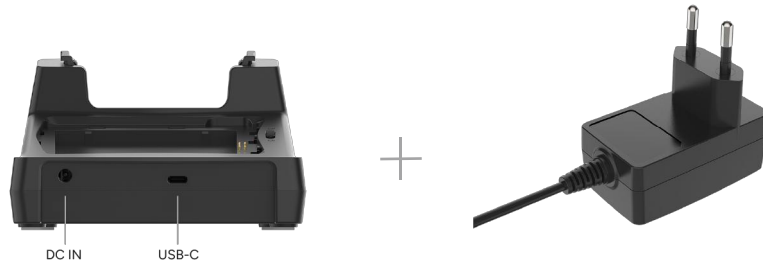

USB Type-C Cable

- Support Charging and Data Transferring
- USB 3.0 Port: OTG, Type-C
- Length: 1m

ME6X-BATME6X

Battery

- Standard Battery: 3.85V/5000mAh

ME40K6X-WSTP-02

Hand Strap

- Convenient for Mobile Operation and Carrying Around

PAP-92BUS-06

coming soon

Power Adapter

PAP-92BGB-06

coming soon

Power Adapter

Optional Accessories -1

Single Slot Cradle

ME6X-SCRD01-01

- Support Charging One Device and One Battery
- DC Jack Charging Port
- Charging Cradle Adapter Output: 12V/2A
- Support Type-C Data Transferring Battery
- Support Charging and Communicating with Solid Rubber Boot and Wearable Strap
- LED Charging Status Indicator: Red for Charging, Green for Full Battery

Power Adapter

- Power Supply-12V/2A/DC
- Interface-Black-Europe Standard

Accessory KIT PN

ME6X-SCRD01KIT-EU-01

ME6X-SCRD01KIT-CN-01

coming soon

ME6X-SCRD01KIT-US-01

ME6X-SCRD01KIT-GB-01