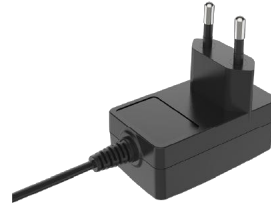

coming soon

Power Adapter

PAP-92BUS-05

Power Adapter

PAP-92BGB-05

Power Adapter

Optional Accessories -1

 <p>DC IN USB-C</p>		<h3>Accessory KIT PN</h3>	<h3>Accessory PN</h3>
<h3>Single Slot Cradle</h3> <p>ME6X-SCRD01-01</p> <ul style="list-style-type: none"> • Support Charging One Device and One Battery • DC Jack Charging Port • Charging Cradle Adapter Output: 12V/2A • Support Type-C Data Transferring Battery • Support Charging and Communicating with Solid Rubber Boot and Wearable Strap • LED Charging Status Indicator: Red for Charging, Green for Full Battery 	<h3>Power Adapter</h3> <ul style="list-style-type: none"> • Power Supply-12V/2A/DC Interface-Black-Europe Standard 	<p>ME6X-SCRD01KIT-EU-01</p>	 <p>PWS-DC-122BEU-05</p>
		<p>ME6X-SCRD01KIT-CN-01</p> <p><i>coming soon</i></p>	 <p>PWS-DC-122BCN-05</p> <p><i>coming soon</i></p>
		<p>ME6X-SCRD01KIT-US-01</p>	 <p>PWS-DC-122BUS-05</p>
		<p>ME6X-SCRD01KIT-GB-01</p>	 <p>PWS-DC-122BGB-05</p>

Optional Accessories -2

Single Slot Cradle (MeMobilityDeskWorkSpace Cradle)

ME6X-SCRD02-01

- Connect the 12V/2A charger to the DC interface on the back of the single-slot cradle. Connect the cradle to any HDMI LCD monitor using an HDMI cable, and attach the two USB interfaces to a mouse and keyboard or use Bluetooth. Connect the cradle via the Ethernet interface to a network cable, or use Wi-Fi/4G/5G on the ME61or ME65. Then, insert the ME6X device into the cradle slot to transform any place into a WorkStation without needing a PC. Use Android Apps, connect with RDP to your server software, and utilize Browser -Based Software, ERP, CRM, B2B, etc. The device and battery can also be charged while in desktop mode.